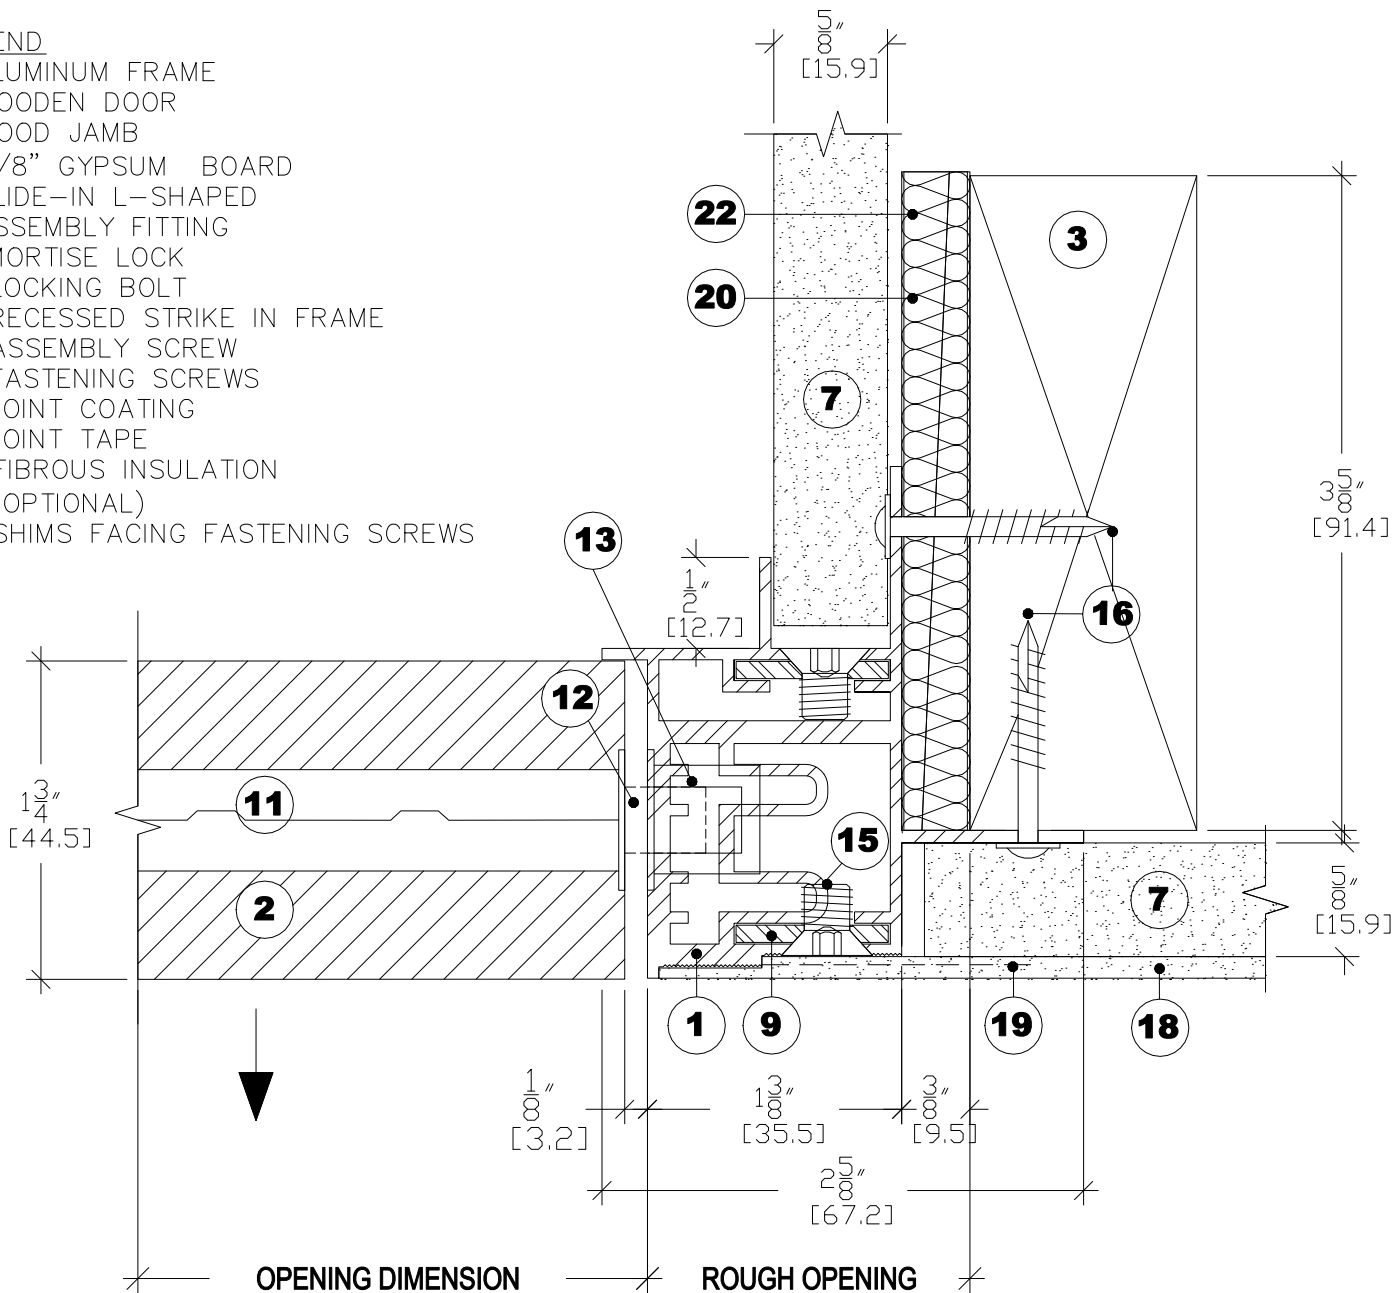

**LEGEND**

- 1 ALUMINUM FRAME
- 2 WOODEN DOOR
- 3 WOOD JAMB
- 7 5/8" GYPSUM BOARD
- 9 SLIDE-IN L-SHAPED ASSEMBLY FITTING
- 11 MORTISE LOCK
- 12 LOCKING BOLT
- 13 RECESSED STRIKE IN FRAME
- 15 ASSEMBLY SCREW
- 16 FASTENING SCREWS
- 18 JOINT COATING
- 19 JOINT TAPE
- 20 FIBROUS INSULATION (OPTIONAL)
- 22 SHIMS FACING FASTENING SCREWS

**PRODUCT**

INTEGRA SYSTEM

**SERIES**

7000

**MODEL**

INT7000-OS  
10,087,674

**DESCRIPTION**

WOOD FRAME FOR SINGLE DOOR WITH OUTWARD SWING

**DATE**

2019-03-05

**SCALE**

ACTUAL DIMENSIONS

**FILE NAME**

DORR\_INT7000-OS-EN

**3 JAMB (LATCH SIDE)**  
ACTUAL DIMENSIONS