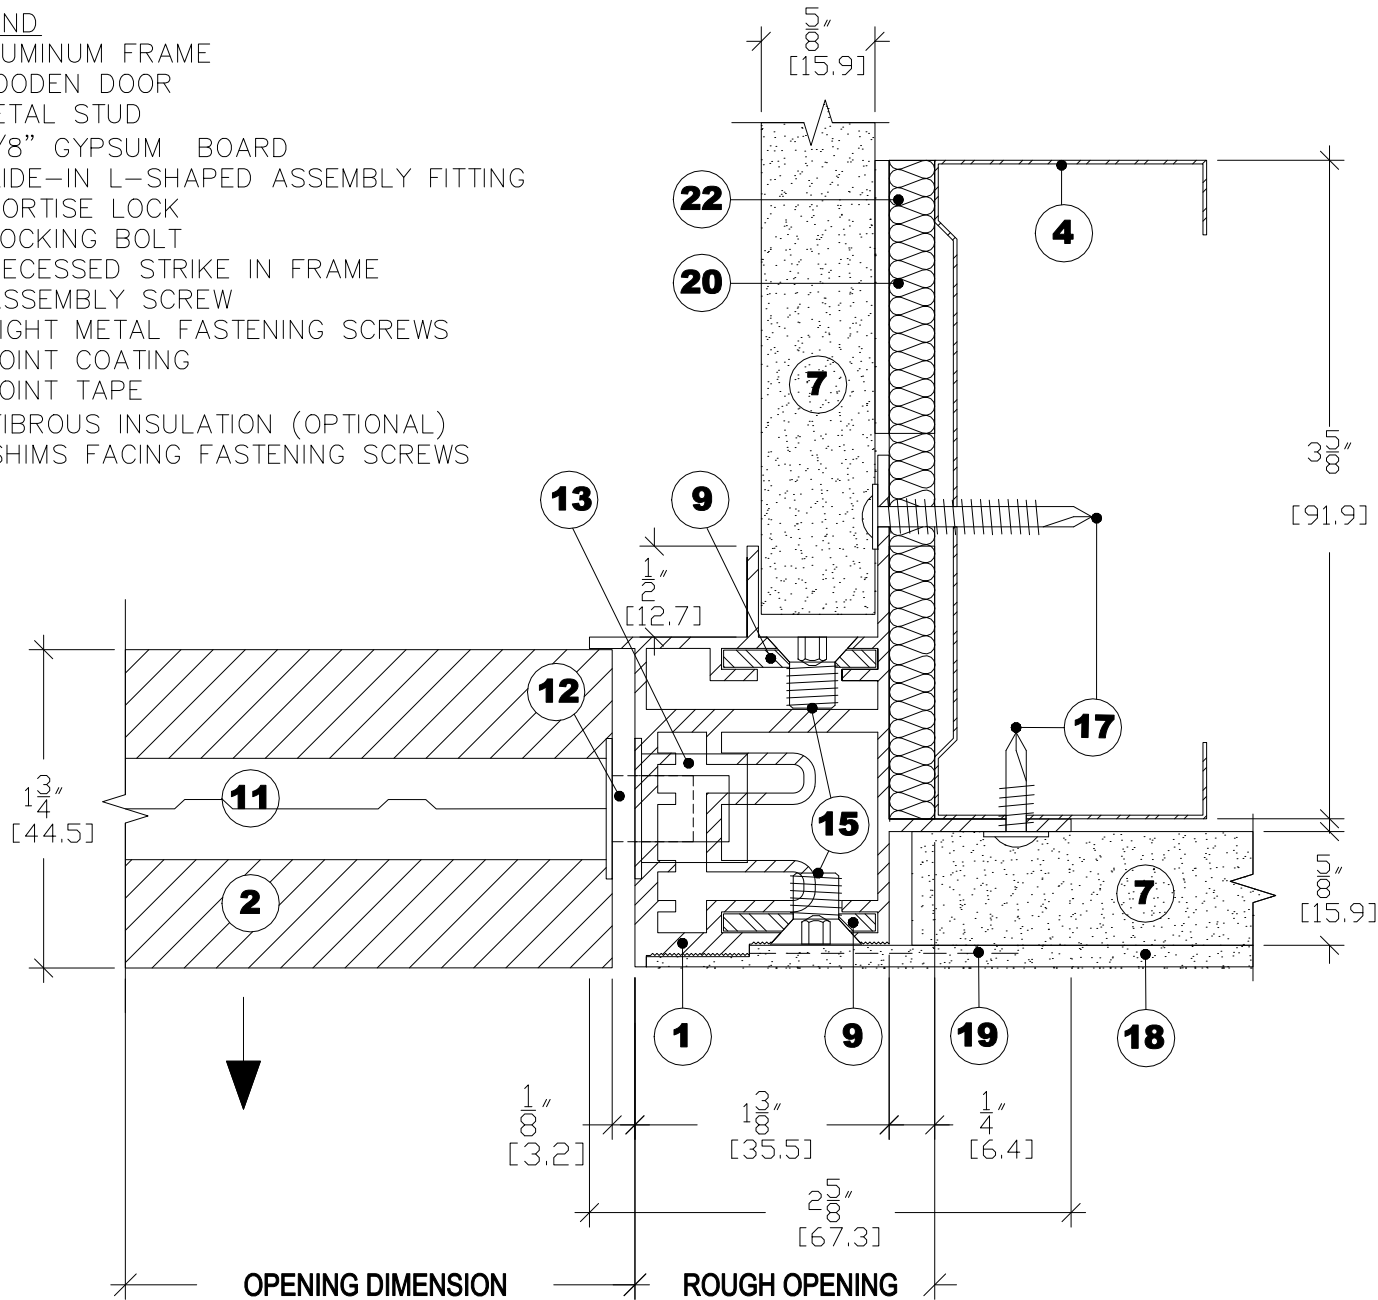

**LEGEND**

- 1 ALUMINUM FRAME
- 2 WOODEN DOOR
- 4 METAL STUD
- 7 5/8" GYPSUM BOARD
- 9 SLIDE-IN L-SHAPED ASSEMBLY FITTING
- 11 MORTISE LOCK
- 12 LOCKING BOLT
- 13 RECESSED STRIKE IN FRAME
- 15 ASSEMBLY SCREW
- 17 LIGHT METAL FASTENING SCREWS
- 18 JOINT COATING
- 19 JOINT TAPE
- 20 FIBROUS INSULATION (OPTIONAL)
- 22 SHIMS FACING FASTENING SCREWS

**PRODUCT**

INTEGRA SYSTEM

**SERIES**

7000

**MODEL**

INT7000-OS  
10,087,674

**DESCRIPTION**

LIGHT METAL FRAME  
FOR SINGLE DOOR  
WITH OUTWARD SWING

**DATE**

2019-03-05

**SCALE**

ACTUAL DIMENSIONS

**FILE NAME**

DÖRR\_INT7000-OS-EN

**3 JAMB (LATCH SIDE)**  
ACTUAL DIMENSIONS