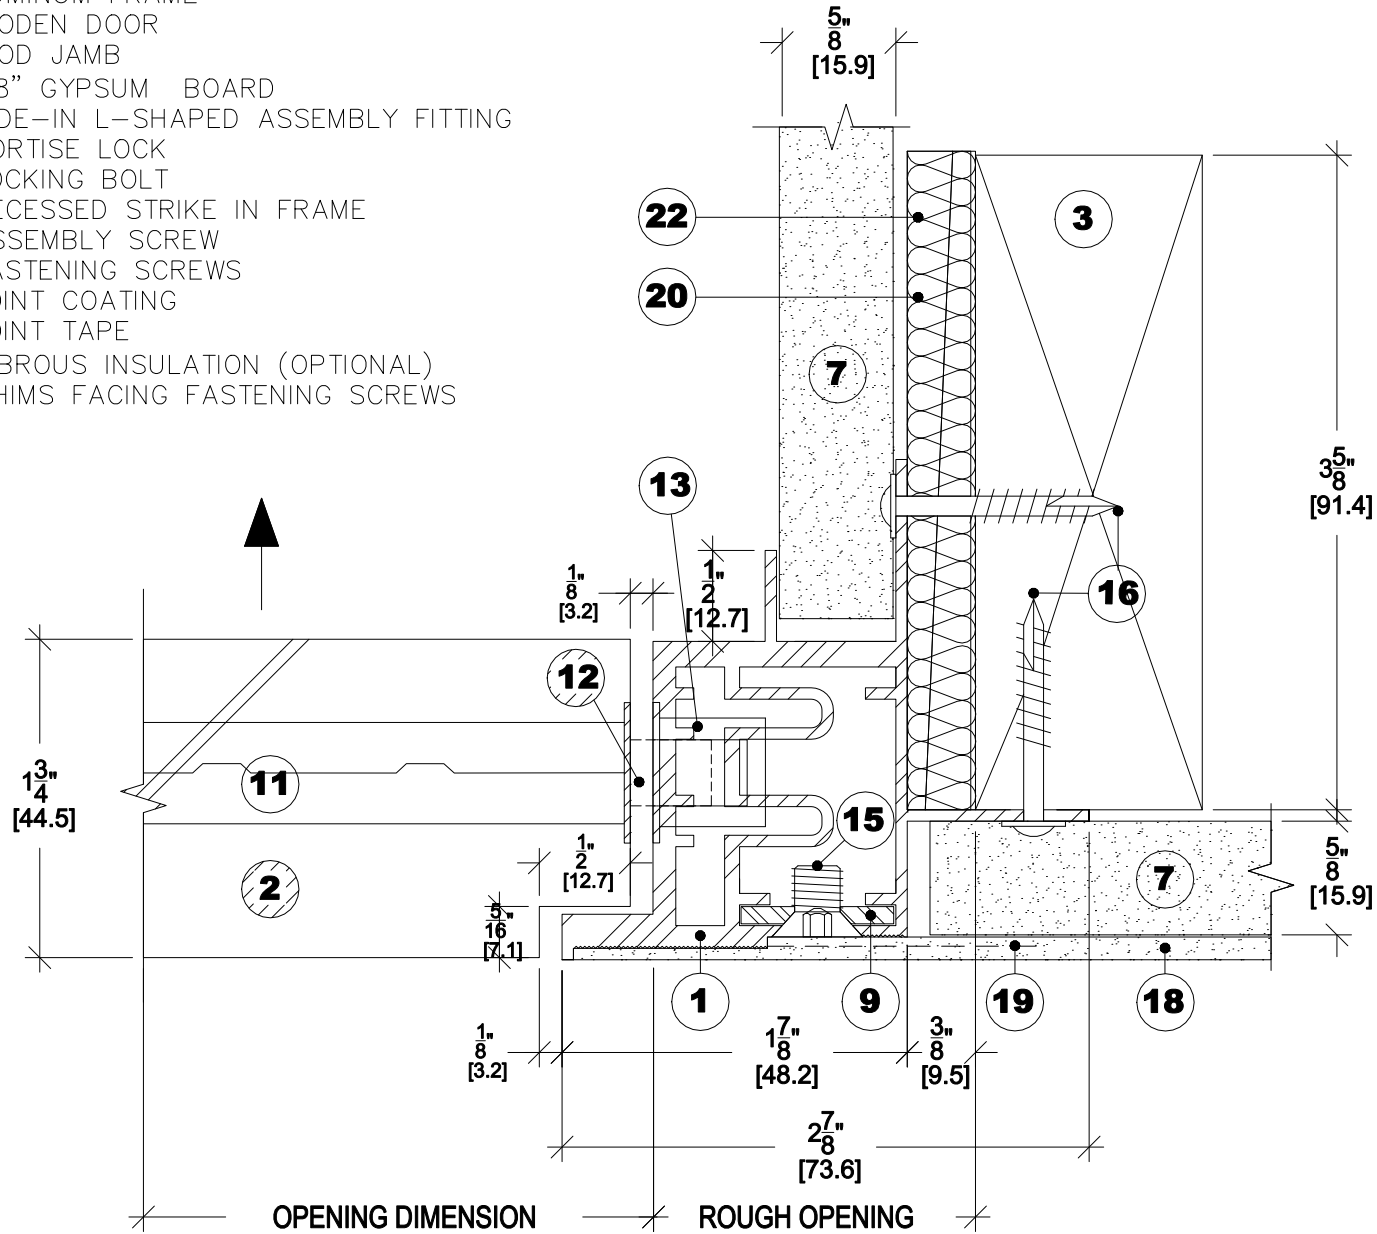

**LEGEND**

- 1 ALUMINUM FRAME
- 2 WOODEN DOOR
- 3 WOOD JAMB
- 7 5/8" GYPSUM BOARD
- 9 SLIDE-IN L-SHAPED ASSEMBLY FITTING
- 11 MORTISE LOCK
- 12 LOCKING BOLT
- 13 RECESSED STRIKE IN FRAME
- 15 ASSEMBLY SCREW
- 16 FASTENING SCREWS
- 18 JOINT COATING
- 19 JOINT TAPE
- 20 FIBROUS INSULATION (OPTIONAL)
- 22 SHIMS FACING FASTENING SCREWS

**3 JAMB (LATCH SIDE)**  
ACTUAL DIMENSIONS

**PRODUCT**

INTEGRA SYSTEM

**SERIES**

7000

**MODEL**

INT7000-IS  
10,087,674

**DESCRIPTION**

WOOD FRAME FOR SINGLE DOOR WITH INWARD SWING

**DATE**

2019-03-05

**SCALE**

ACTUAL DIMENSIONS

**FILE NAME**

DORR\_INT7000-IS-EN